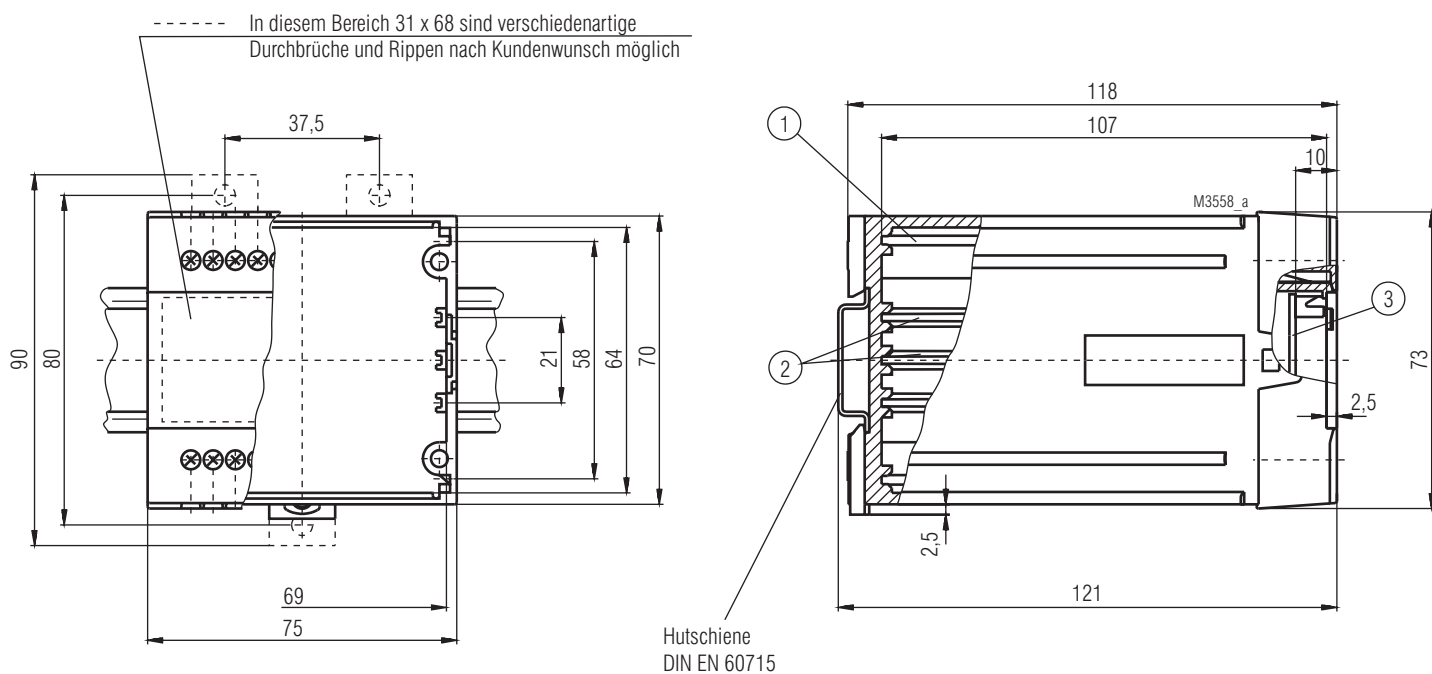

Rated Voltage 6..24V DC +- %5  
 Current draw of control unit: 0,4A  
 Current draw of power unit: 0,1..6A  
 Installation: 35mm U-Channel  
 Safety classification: IP40 (Housing), IP20 (Terminals)  
 Receiver: EnOcean RCM110  
 Antenna: integrated  
 Range: Outdoors ca. 300m, Indoors <30m  
 Dimensions: 75x73,5x118,2mm  
 Housing: PC-Glass-Fibre filled, Cover black, Front colour yellow

#### Max. Connector section:

1x 4,0mm<sup>2</sup> for single wire#  
 1x 2,5mm<sup>2</sup> for stranded wire & sleeve to DIN 46228-1/-2/-3/-4  
 2x 1,5mm<sup>2</sup> for stranded wire & sleeve to DIN 46228-1/-2/-3/-4

#### Connection scheme:

blank | W- | B- | G- | R- | W+ | B+ | G+ | R+ | GND | UB+